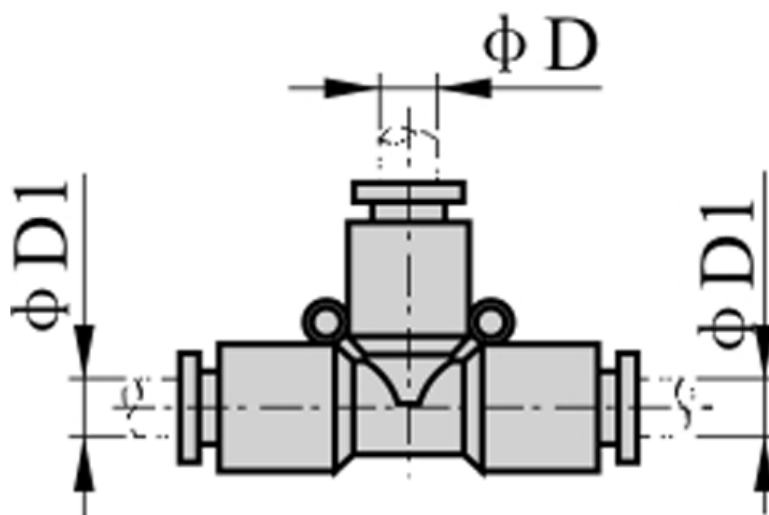

Article number: 58EPEG1210

Description: Fitting EPEG1210 Tee connector
reducer, tube diameter 12 - 10

Measures

D = 12

D1 = 10